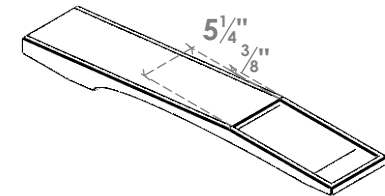

ITEM NUMBER: BRCPC060X34000X04000LEC

6"W X 34"D X 4"H LEGACY ARCHITECTURAL GRADE PVC CLOSED KNEE BRACE

SIDE PROFILE

FRONT PROFILE

ISOMETRIC

EKENA MILLWORK
 2300 WEST MAIN ST.
 CLARKSVILLE, TX 75426
 TOLL FREE: 866-607-0453
 WWW.EKENAMILLWORK.COM