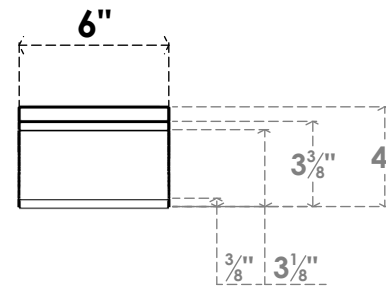

ITEM NUMBER: BRCPC060X34000X04000LEC

6"W X 34"D X 4"H LEGACY ARCHITECTURAL GRADE PVC CLOSED KNEE BRACE

SIDE PROFILE

FRONT PROFILE

ISOMETRIC

EKENA MILLWORK
 2300 WEST MAIN ST.
 CLARKSVILLE, TX 75426
 TOLL FREE: 866-607-0453
 WWW.EKENAMILLWORK.COM