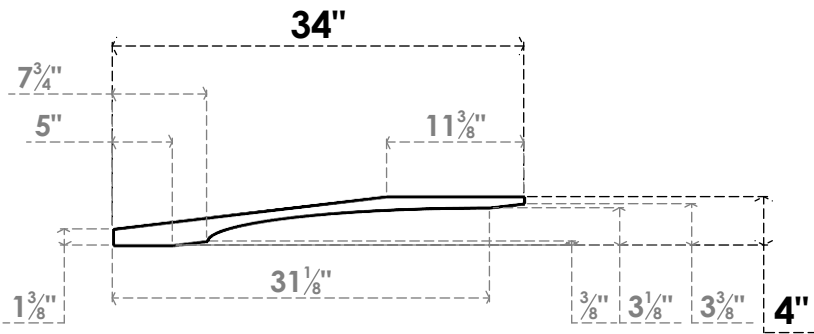

ITEM NUMBER: BRCPC060X34000X04000LEC

6"W X 34"D X 4"H LEGACY ARCHITECTURAL GRADE PVC CLOSED KNEE BRACE

SIDE PROFILE

FRONT PROFILE

ISOMETRIC

EKENA MILLWORK
 2300 WEST MAIN ST.
 CLARKSVILLE, TX 75426
 TOLL FREE: 866-607-0453
 WWW.EKENAMILLWORK.COM